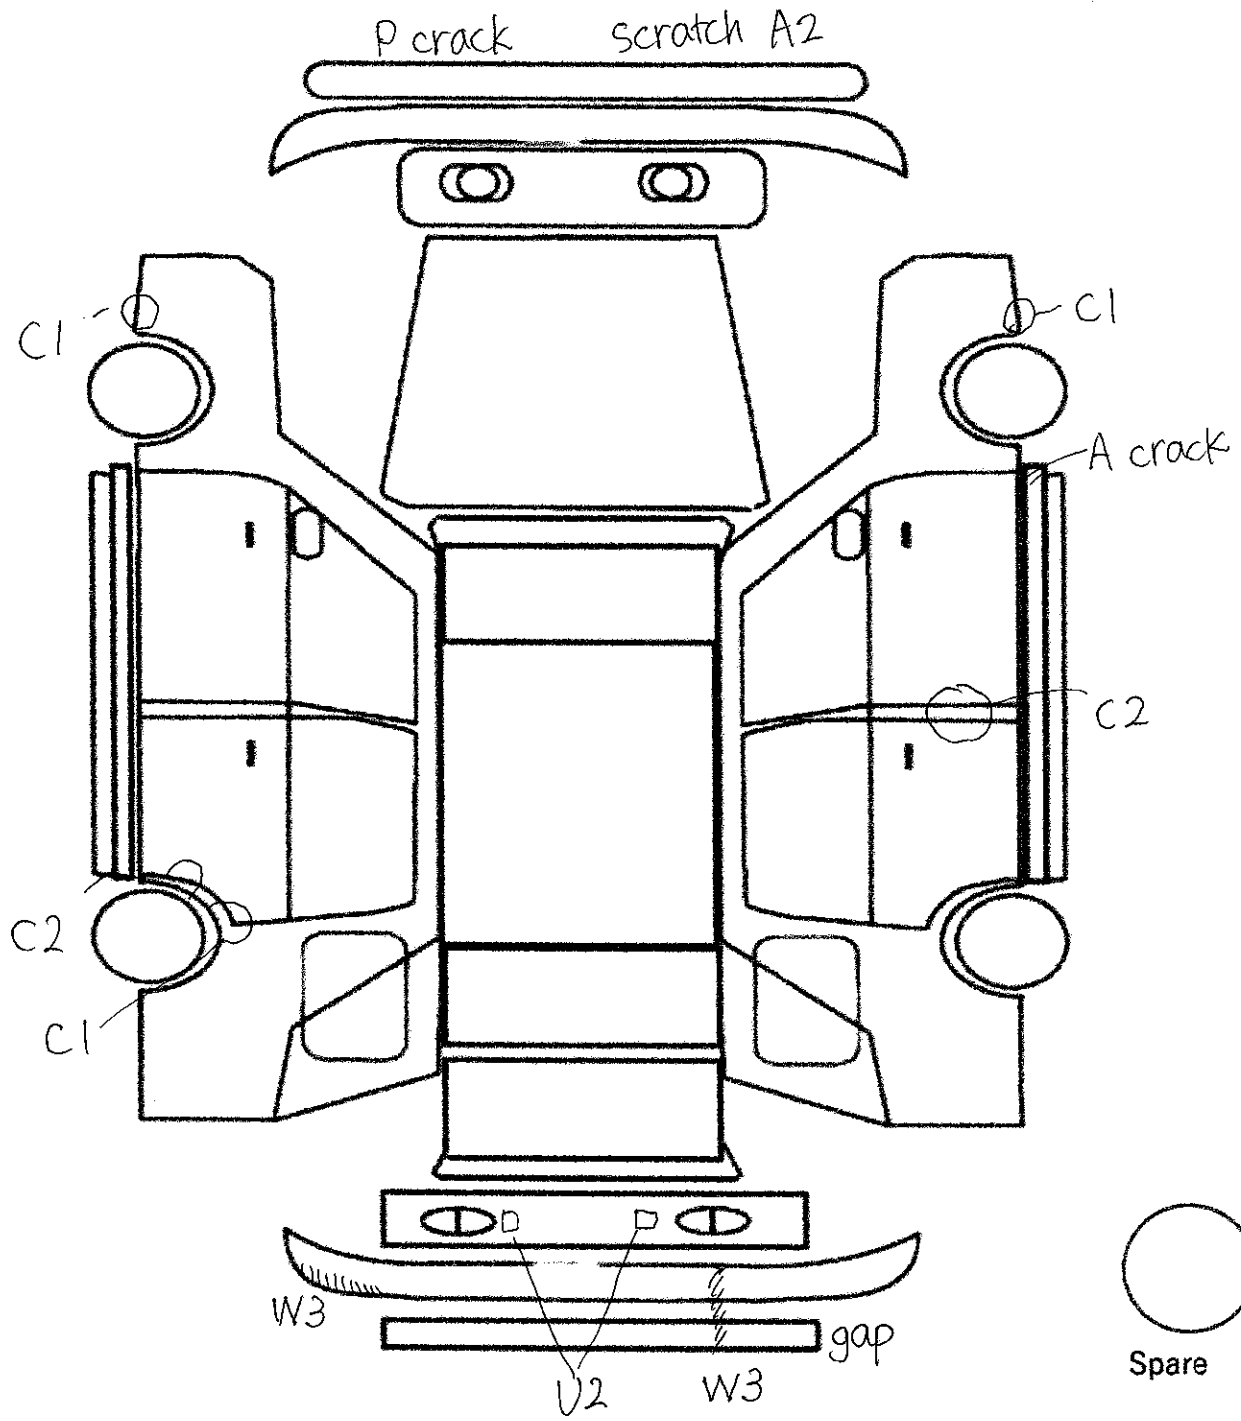

A	Scar
U	Dent
B	Scar & Dent
P	Repaint Required
W	Repair Mark
S	Rust
C	Corrosion
G	Stone Chip
X	Replacement required
XX	Replaced