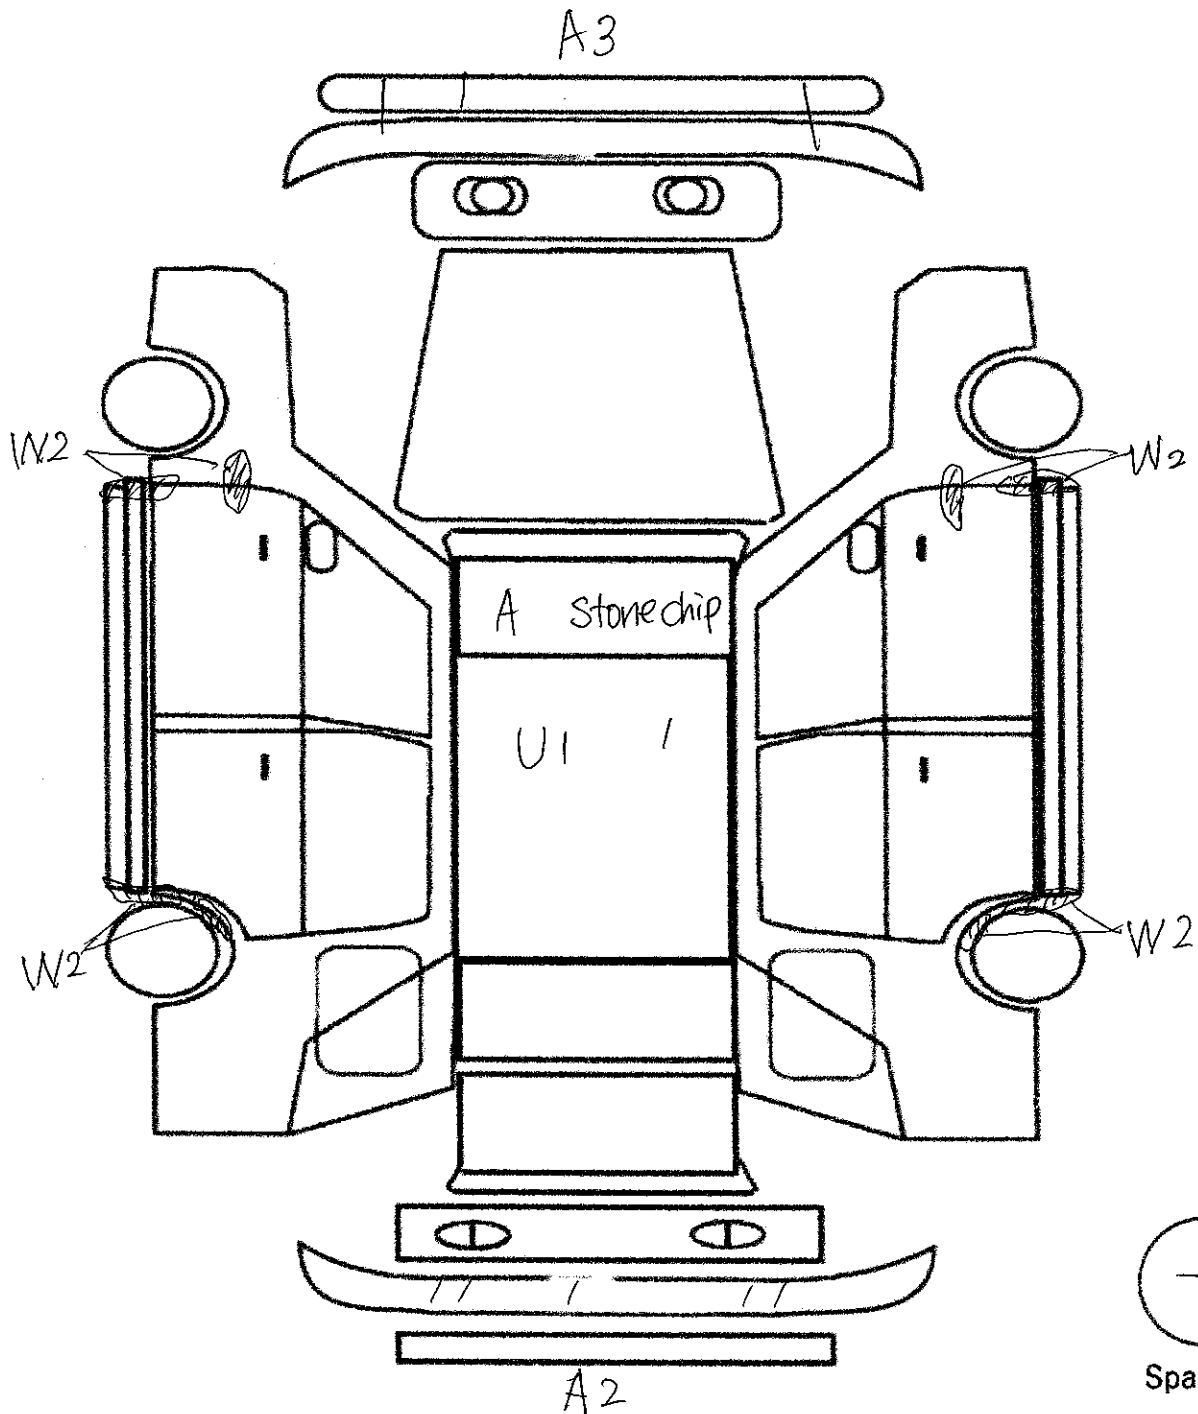

**DEFECT REPORT**

◎ Scar • Dent • Repair Part	◎ Electronic
• Front bumper has huge scratch,	• Door mirror power folding is not working.
• Has dent on roof.	
• Has white stain on right side door.	
• Around-the-door area has repair marks.	
• Has scratches on rear bumper.	
• Has scratches and stains inside the cabin.	
• Has rust and corrosions underneath.	

**OTHER****RECOMMEND POINT**

• Has warp and cut on dashboard.	• Fully normal OEM 4 speed car!
• Has color fade on body.	• How about having this car as a base car?

A	Scar
U	Dent
B	Scar & Dent
P	Repaint Required
W	Repair Mark
S	Rust
C	Corrosion
G	Stone Chip
X	Replacement required
XX	Replaced