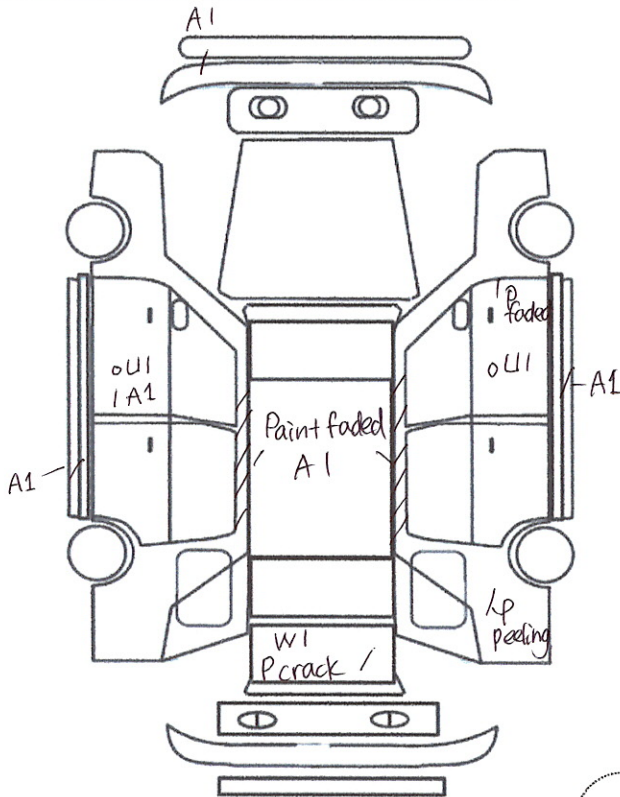

トヨタ企画
Trust Kikaku

Vehicle Report

Specification

No.
5037

Make NISSAN	Vehicle FAIRLADY Z	Model UA-Z33	Type/Door 3D
First Registration 2003 / 3 M	Displacement 3500 cc	Grade BASE	2WD

Score 3.5	
Interior Score	C

Inspection Valid (Shaken)	X	Y	X	M	Shift Type FAT
Mileage	1 1 6 , 3 2 9 km				AC Type AC
Body Color	Base Color SILVER	Color Change →	Color Code KY0		
Fuel	Gasoline		Interior Color G		Maintenance Book YES
Recycling Deposit	12,870 JPY		Passenger 2 Seater		

OEM PARTS	S R	OEM AW	P S	P W
	Leather Seat	T V	Navi	Airbag

◎ Specification

- Nismo-like Rear Spoiler
- OEM Optional LED Taillamp
- Z34 RAYS 19 inch Wheels

T Spare

A	Scar	S	Rust
U	Dent	C	Corrosion
B	Scratche & Dent	G	Stone Chip
P	Repaint Required	X	Replacement Required
W	Repair Mark	XX	Replaced

✓ Trust Kikaku Inspection Report

- Interior has scratches and stains.
- Has scuffs on seat.
- Has rust underneath.

Engine	VQ35DE
NA/TURBO	NA
Model No.	11541
Classification No.	0038